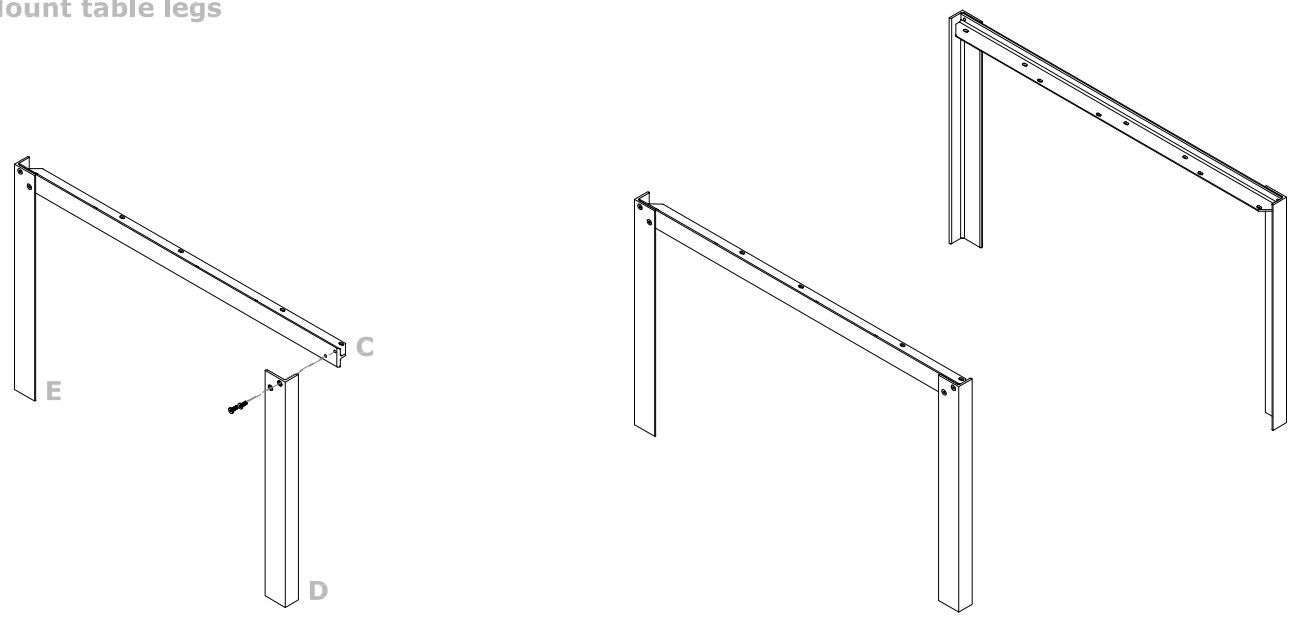

2 Mount table legs