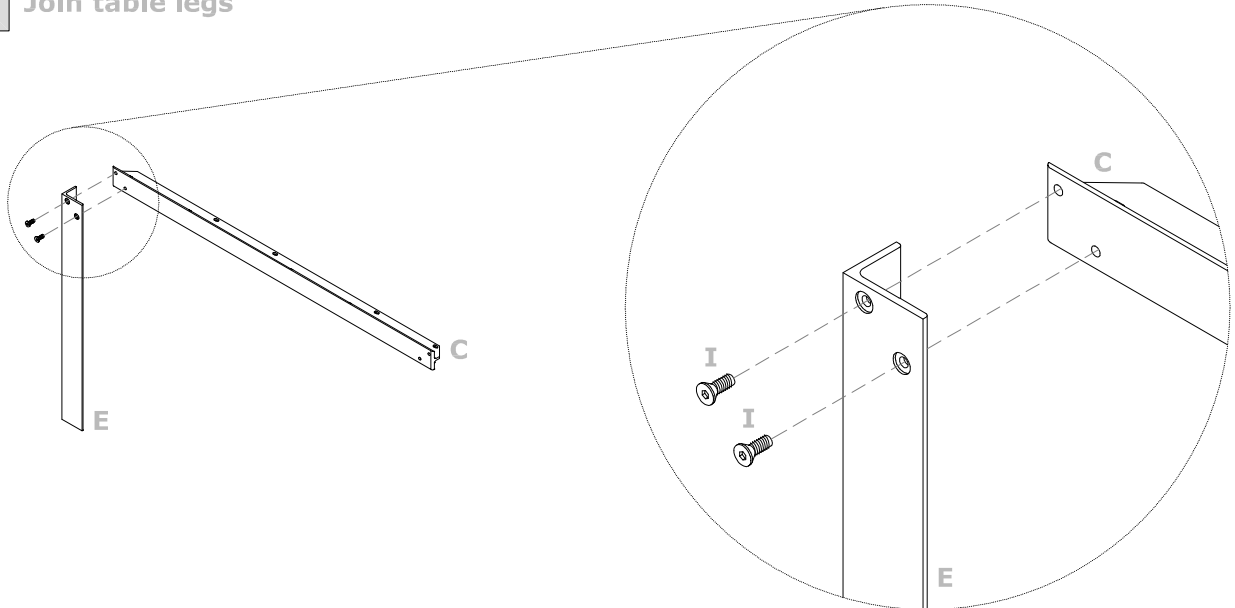

instructions

1 Join table legs