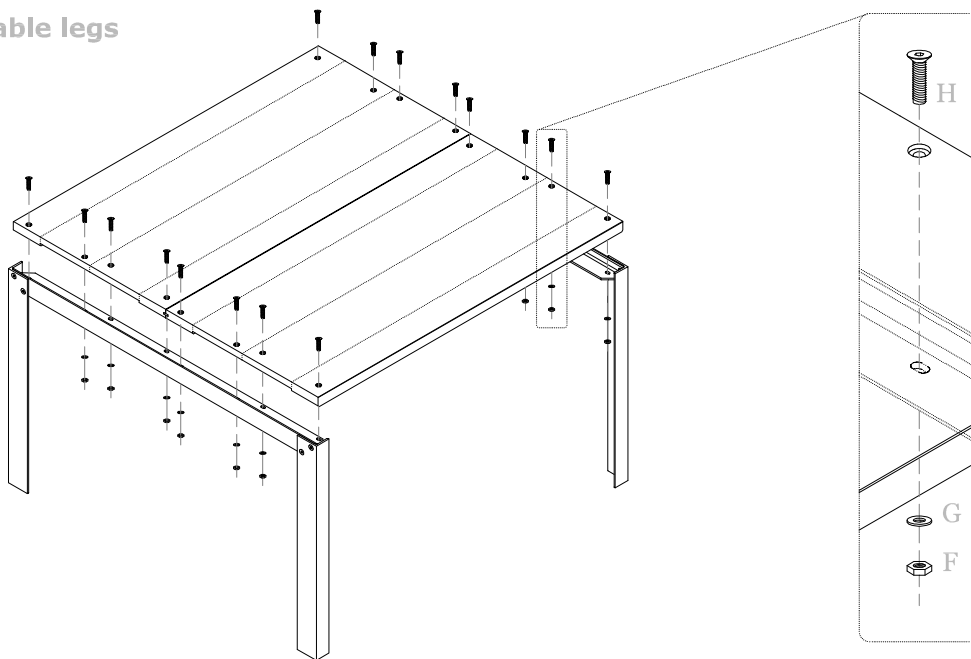

instructions

4 Screw on top to table legs