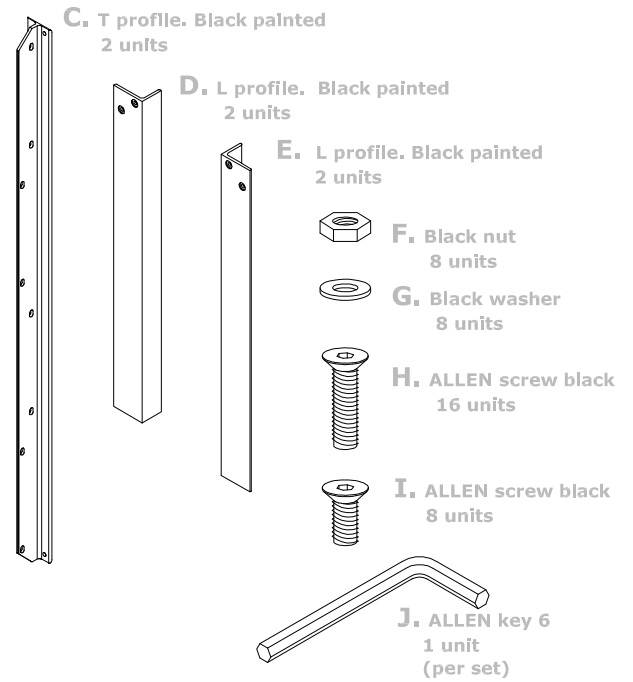

components